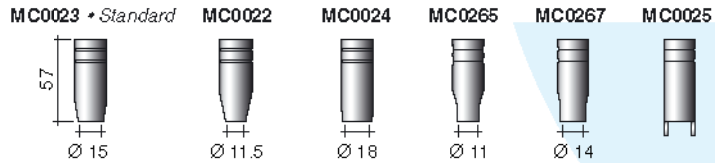

ALUMINIUM		Cu Cr Zr	
MD0009-58	Ø 0.8	MD0009-78	Ø 0.8
MD0009-60	Ø 1.0	MD0009-80	Ø 1.0
MD0009-62	Ø 1.2	MD0009-82	Ø 1.2
MD0009-66	Ø 1.6		

AR0054 Spring pins

m	STEEL	TEFLON	Special liners for aluminium with GM 0240 liner included		
			TEFLON	TEFLON-GRAPHITE	CARBON
	Blue - wire 0.6 0.9 -				
3	GM0500	GM0600	GM0710		
4	GM0501	GM0601	GM0711		
5	GM0502	GM0602	GM0712		
	Red - wire 1.0 1.2 -		Neutral - wire 1.0 1.2 -		
3	GM0510	GM0610	GM0715	GM0720	GM0725
4	GM0511	GM0611	GM0716	GM0721	GM0726
5	GM0512	GM0612	GM0717	GM0722	GM0727

TECHNICAL DATA

Voltage class	L
Cooling	Air cooled
Wire Ø mm	0.8 • 0.9 • 1.0 • 1.2
Duty cycle 60%	230A CO ₂ • 200A Mix

DECLARATION OF CONFORMITY

The undersigned company Trafimet - Via del Lavoro, 8 - 36020 Castegnero (VI) - Italy - declares that the product identified and described on this page complies with standard EN 60974-7 in accordance with the requirements contemplated by directive EEC 73/23 low voltage.